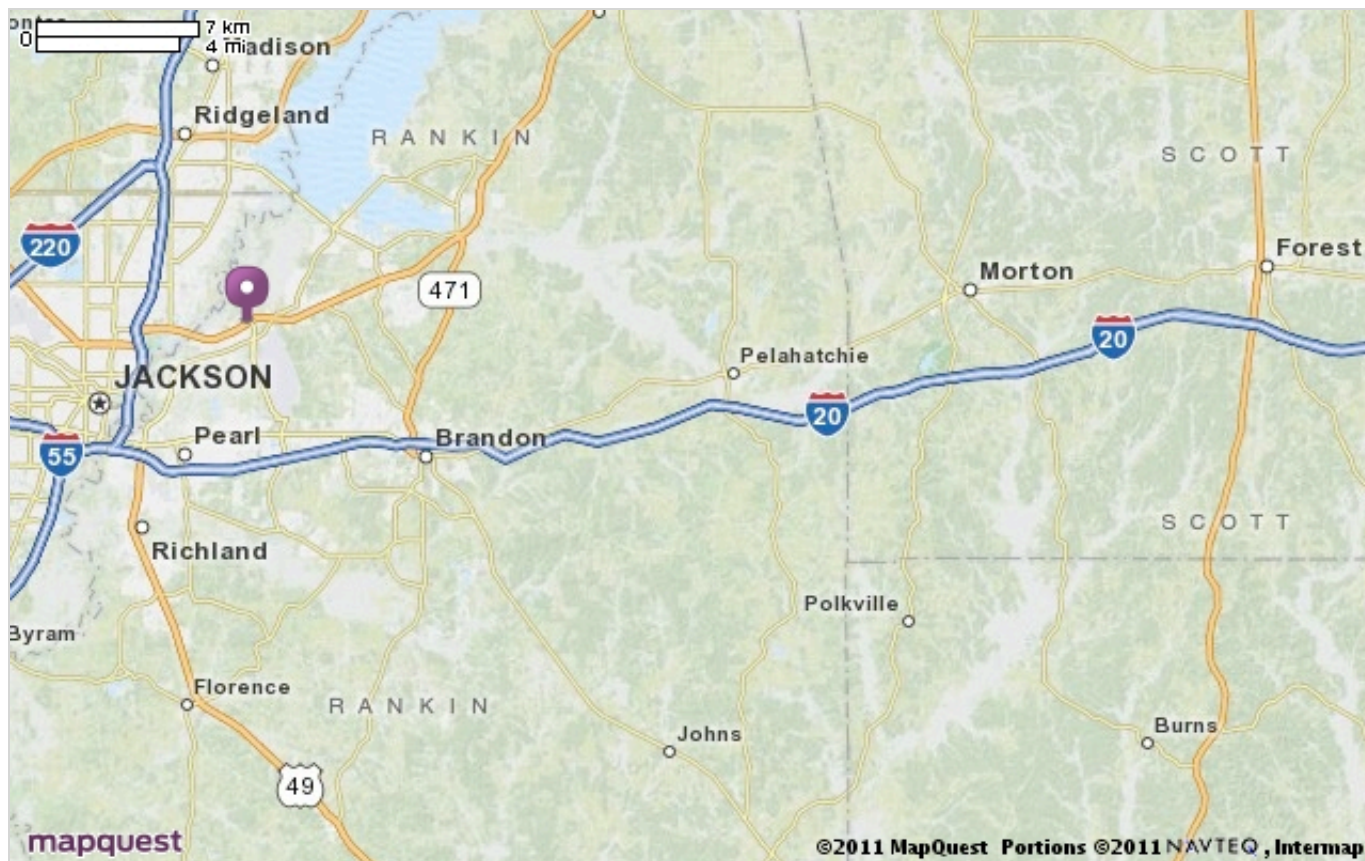

Notes

Oasis Sod Farms Central, Inc.  
Retail location

Map of:

4210 Lakeland Dr  
Jackson, MS 39232-8804

[All rights reserved. Use subject to License/Copyright](#)

Directions and maps are informational only. We make no warranties on the accuracy of their content, road conditions or route usability or expeditiousness. You assume all risk of use. MapQuest and its suppliers shall not be liable to you for any loss or delay resulting from your use of MapQuest. Your use of MapQuest means you agree to our [Terms of Use](#)